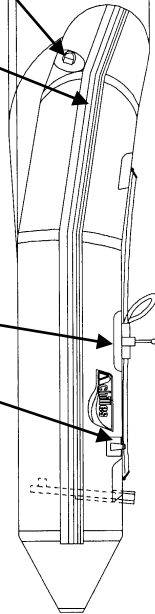

ACHILLES LOGO
ACHILLES WAVE LOGO - C492

TOWING D-RINGS
35MM - C414GY

RUBSTRAKE
GRAY / WHITE - VA083WH

OARS & OARLOCK PARTS
OARS - DC635
OARLOCK - DC4126GY
SCREW CAPS - DC393
PIN & RIVET SET - COM165
OAR HOLDER - DC4123GY

1' 8"
1' 7"

SEAT PARTS
SEAT - WST320LG
SEAT CHANNEL PATCH - DC413LG
SEAT PLASTIC CHANNELS - EA003

LIFELINE D-RINGS & ROPE
WEBBED D-RING - C480L
& C480R
LIFELINE - PEROPE

AIR VALVE PARTS
COMPLETE - C342GY
VALVE CAP - C349GY
CAP DIAPHRAM - C348
VALVE FLAPPER - C3421
VALVE STRAP - C343N
O-RING - C344
VALVE BASE - C333
BASE RING - C345GY

FLOOR & KEEL PARTS
WOOD FLOOR - LEX77WFG
AIR KEEL - K77LG
PLASTIC BATTENS - C391GY
PLASTIC JOINTS - SC392GY

TRANSOM PARTS
INSIDE TRANSOM PLATE - SC620
OUTSIDE TRANSOM PLATE - TBD

OTHER PARTS
REPAIR KIT - C210LG
FOOT PUMP BRAVO 1 - C512
CARRY BAG - SJ824
(OPTIONAL)
UNDER SEAT STOWAGE BAG W/POCKETS - USSTBAG
PRESSURE GAUGE - E132

SELF-BAILER PARTS
BAILER VALVE (INCLUDES FLAPPER) - C441A
BAILER PLUG - C441B
BAILER FLAPPER - C441C

LEX-77

2023

LINE DRAWING & PARTS LIST