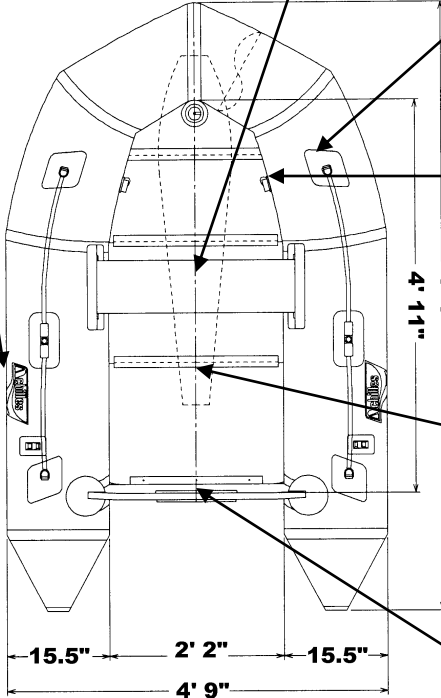

1' 8"
1' 7"

SEAT PARTS
SEAT - WST320LG
SEAT CHANNEL PATCH - DC413LG
SEAT PLASTIC CHANNELS - EA003

LIFELINE D-RINGS & ROPE
WEBBED D-RING - C480L
& C480R
LIFELINE - PEROPE

AIR VALVE PARTS
COMPLETE - C342GY
VALVE CAP - C349GY
CAP DIAPHRAM - C348
VALVE FLAPPER - C3421
VALVE STRAP - C343N
O-RING - C344
VALVE BASE - C333
BASE RING - C345GY

FLOOR & KEEL PARTS
WOOD FLOOR - LEX77WFG
AIR KEEL - K77LG
PLASTIC BATTENS - C391GY
PLASTIC JOINTS - SC392GY

TRANSOM PARTS
INSIDE TRANSOM PLATE - SC620
OUTSIDE TRANSOM PLATE - TBD

OTHER PARTS
REPAIR KIT - C210LG
FOOT PUMP BRAVO 1 - C512
CARRY BAG - SJ824
(OPTIONAL)
UNDER SEAT STOWAGE BAG W/POCKETS - USSTBAG
PRESSURE GAUGE - E132

SELF-BAILER PARTS
BAILER VALVE (INCLUDES FLAPPER) - C441A
BAILER PLUG - C441B
BAILER FLAPPER - C441C

LEX-77

2023

LINE DRAWING & PARTS LIST