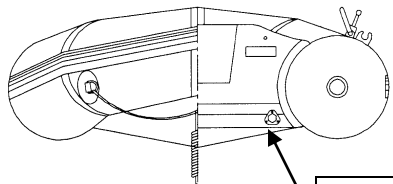

ACHILLES LOGO
ACHILLES WAVE LOGO - C492

TOWING D-RINGS
35MM - C414GY

RUBSTRAKE
GRAY / WHITE - VA083WH

OARS & OARLOCK PARTS
OARS - DC635
OARLOCK - DC4126GY
SCREW CAPS - DC393
PIN & RIVET SET - COM165
OAR HOLDER - DC4123GY

1' 8"
1' 7"

SEAT PARTS
SEAT - WST320LG
SEAT CHANNEL PATCH - DC413LG
SEAT PLASTIC CHANNELS - EA003

LIFELINE D-RINGS & ROPE
WEBBED D-RING - C480L
& C480R
LIFELINE - PEROPE

AIR VALVE PARTS
COMPLETE - C342GY
VALVE CAP - C349GY
CAP DIAPHRAM - C348
VALVE FLAPPER - C3421
VALVE STRAP - C343N
O-RING - C344
VALVE BASE - C333
BASE RING - C345GY

SELF-BAILER PARTS
BAILER VALVE (INCLUDES FLAPPER) - C441A
BAILER PLUG - C441B
BAILER FLAPPER - C441C

LEX-77

2023

LINE DRAWING & PARTS LIST